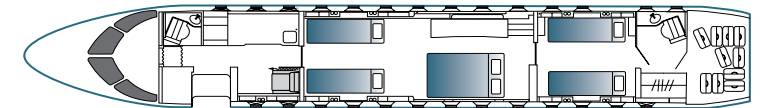

BOMBARDIER GLOBAL 6000

Luxury and comfort in every detail

alliancejet.com

ALLIANCE
JET

AIRCRAFT SPECIFICATIONS

Year of delivery	2014
Cabin seating configuration	13
Lavatory standing enclosed forward and aft	2
Bed capacity	5
Maximum range	6,000nm 11,112km 13 hours
Take off distance	6,476ft (1,973m)
Max cargo weight in baggage compartment	454kg (1,000lbs)
Cargo door dimensions	109 x 89cm
WiFi on board	YES
SATCOM (Iridium and/ or Swiftbroadband)	YES
PAX monitors	YES

WIDEST
CABIN

FAST
CONNECTIVITY

6000nm
11,200km
RECORD
REACH

BAGGAGE
ACCESSIBILITY

AIRCRAFT FLOORPLANS

Day configuration

Night configuration

For more information, email us at charter@alliancejet.com