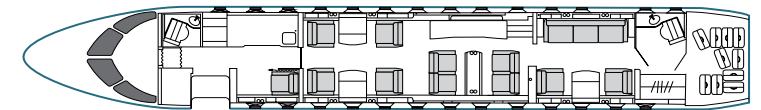

BOMBARDIER GLOBAL 6000

Luxury and comfort in every detail

alliancejet.com

ALLIANCE
JET

AIRCRAFT SPECIFICATIONS

Year of delivery	2014
Cabin seating configuration	13
Lavatory standing enclosed forward and aft	2
Bed capacity	5
Maximum range	6,000nm 11,112km 13 hours
Take off distance	6,476ft (1,973m)
Max cargo weight in baggage compartment	454kg (1,000lbs)
Cargo door dimensions	109 x 89cm
WiFi on board	YES
SATCOM (Iridium and/ or Swiftbroadband)	YES
PAX monitors	YES

WIDEST
CABIN

FAST
CONNECTIVITY

6000nm
11,200km
RECORD
REACH

BAGGAGE
ACCESSIBILITY

AIRCRAFT FLOORPLANS

Day configuration

Night configuration

For more information, email us at charter@alliancejet.com