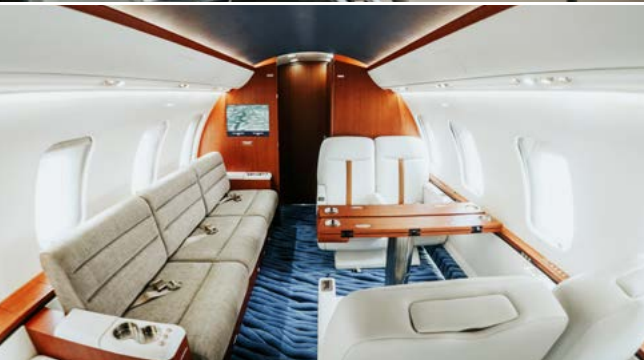

An impressive intercontinental business jet with outstanding flexibility, the Challenger 605 provides the widest cabin in its category, enhancing personal productivity and performance for up to 11 passengers, or four in sleeping configuration.

AIRCRAFT SPECIFICATIONS

Year of manufacture	2009
Refitted	2020
Tail number	9H - IAR
Flying hours	8
Range	4,000nm, 870km/h
Passenger capacity	11 seated 4 sleeping